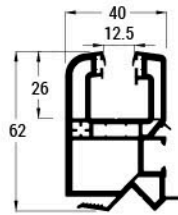

Coulisses PVC

PVC RENO R004
103020047