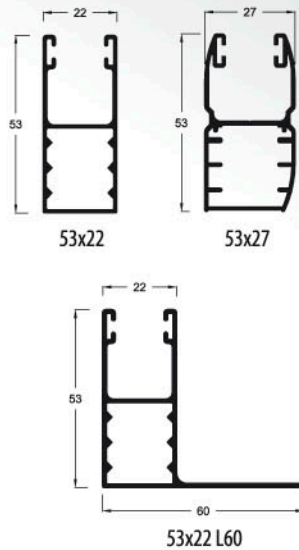

Volet Rénovation

Moteurs

	Surface maxi (m²)*						Filaire à réglage manuel	Filaire à réglage automatique	Radio
	Alu Ev 39	Alu Ev 45	Alu Ev 56	Alu Ev 55R	PVC 40	PVC 60			
Moteur Zuni R 10/17	6,00	6,50	4,80	3,70	4,23	4,40			x
Moteur Zuni R 20/17			7,90	7,30		5,20			x
Moteur Zuni R 30/17				9,45					x
Moteur Simu T5 8/17	5,50	5,30	3,80	2,90	4,23	3,50	x		
Moteur Simu T5 10/17	6,00	6,50	4,80	3,70	4,23	4,40	x		
Moteur Simu T5 15/17			7,20	5,50		5,20	x		
Moteur T5 auto 6/17	4,00	4,00	2,90	2,20	3,20	3,50		x	
Moteur T5 auto 10/17	6,00	6,50	4,80	3,70	4,23	4,40		x	
Moteur T5 auto 15/17			7,20	5,50		5,20		x	
Moteur Somfy 6/17 Ilmo	4,00	4,00	3,00		3,20	3,50		x	
Moteur Somfy 10/17 Ilmo	6,00	6,50	4,80	3,70	4,23	4,40		x	
Moteur Somfy 20/17 Ilmo			7,90	7,30		5,20		x	
Moteur Somfy 6/17 Oximo RTS / IO	4,00	4,00	3,00		3,20	3,50			x
Moteur Somfy 10/17 Oximo RTS / IO	6,00	6,50	4,80	3,70	4,23	4,40			x
Moteur Somfy 20/17 Oximo RTS / IO			7,90	7,30		5,20			x

* Valable pour les lames Eveno