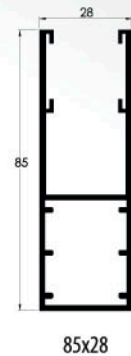

Volet Réno ROL

Moteurs

	Surface maxi (m²)*						Filaire à réglage manuel	Filaire à réglage automatique	Radio
	Alu Ev 39	Alu Ev 45	Alu Ev 56	Alu Ev 55R	PVC 40	PVC 60			
Moteur Zuni R 10/17	6,00	6,50	4,80	3,70	4,23	4,40			x
Moteur Zuni R 20/17			7,90	7,30		5,20			x
Moteur Zuni R 30/17				9,45					x
Moteur Simu T5 8/17	5,50	5,30	3,80	2,90	4,23	3,50	x		
Moteur Simu T5 10/17	6,00	6,50	4,80	3,70	4,23	4,40	x		
Moteur Simu T5 15/17			7,20	5,50		5,20	x		
Moteur T5 auto 6/17	4,00	4,00	2,90	2,20	3,20	3,50		x	
Moteur T5 auto 10/17	6,00	6,50	4,80	3,70	4,23	4,40		x	
Moteur T5 auto 15/17			7,20	5,50		5,20		x	
Moteur Somfy 6/17 Ilmo	4,00	4,00	3,00		3,20	3,50		x	
Moteur Somfy 10/17 Ilmo	6,00	6,50	4,80	3,70	4,23	4,40		x	
Moteur Somfy 20/17 Ilmo			7,90	7,30		5,20		x	
Moteur Somfy 6/17 Oximo RTS / IO	4,00	4,00	3,00		3,20	3,50			x
Moteur Somfy 10/17 Oximo RTS / IO	6,00	6,50	4,80	3,70	4,23	4,40			x
Moteur Somfy 20/17 Oximo RTS / IO			7,90	7,30		5,20			x

* Valable pour les lames Eveno